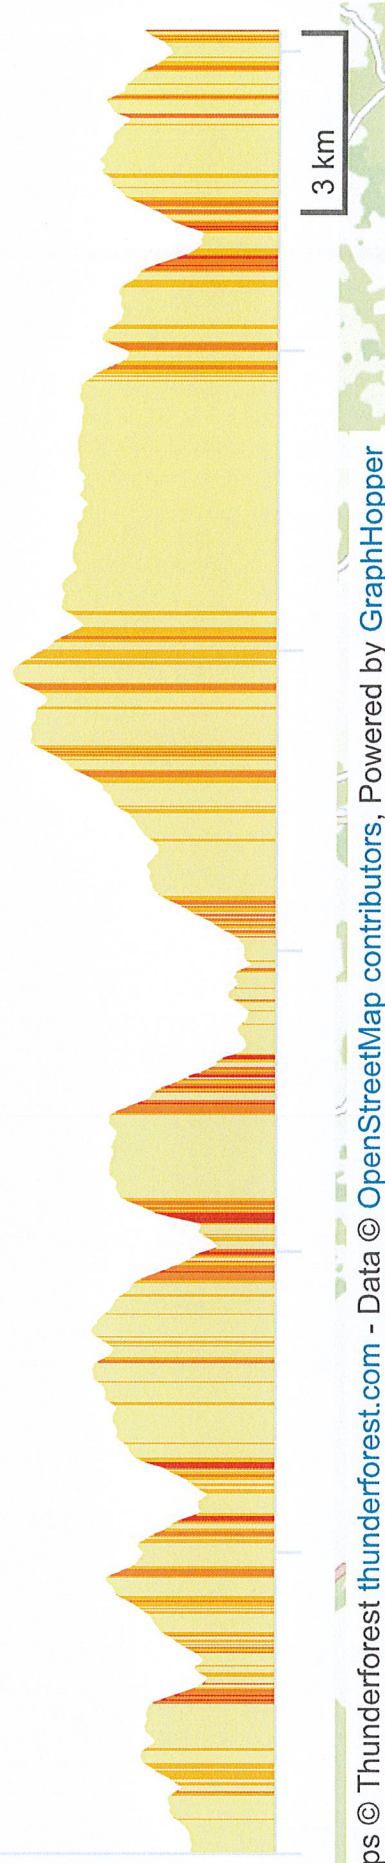

12615809 | Cyclisme - Route | Gorges de la Truyère

2021

Saint-Flour -> Saint-Flour

121.398 km 2095 m 1989 m 652 m 1150 m

<5% <7% <10% >15%

652m 1150m 2095m 1989m

Leaflet | Maps © Thunderforest thunderforest.com - Data © OpenStreetMap contributors, Powered by GraphHopper