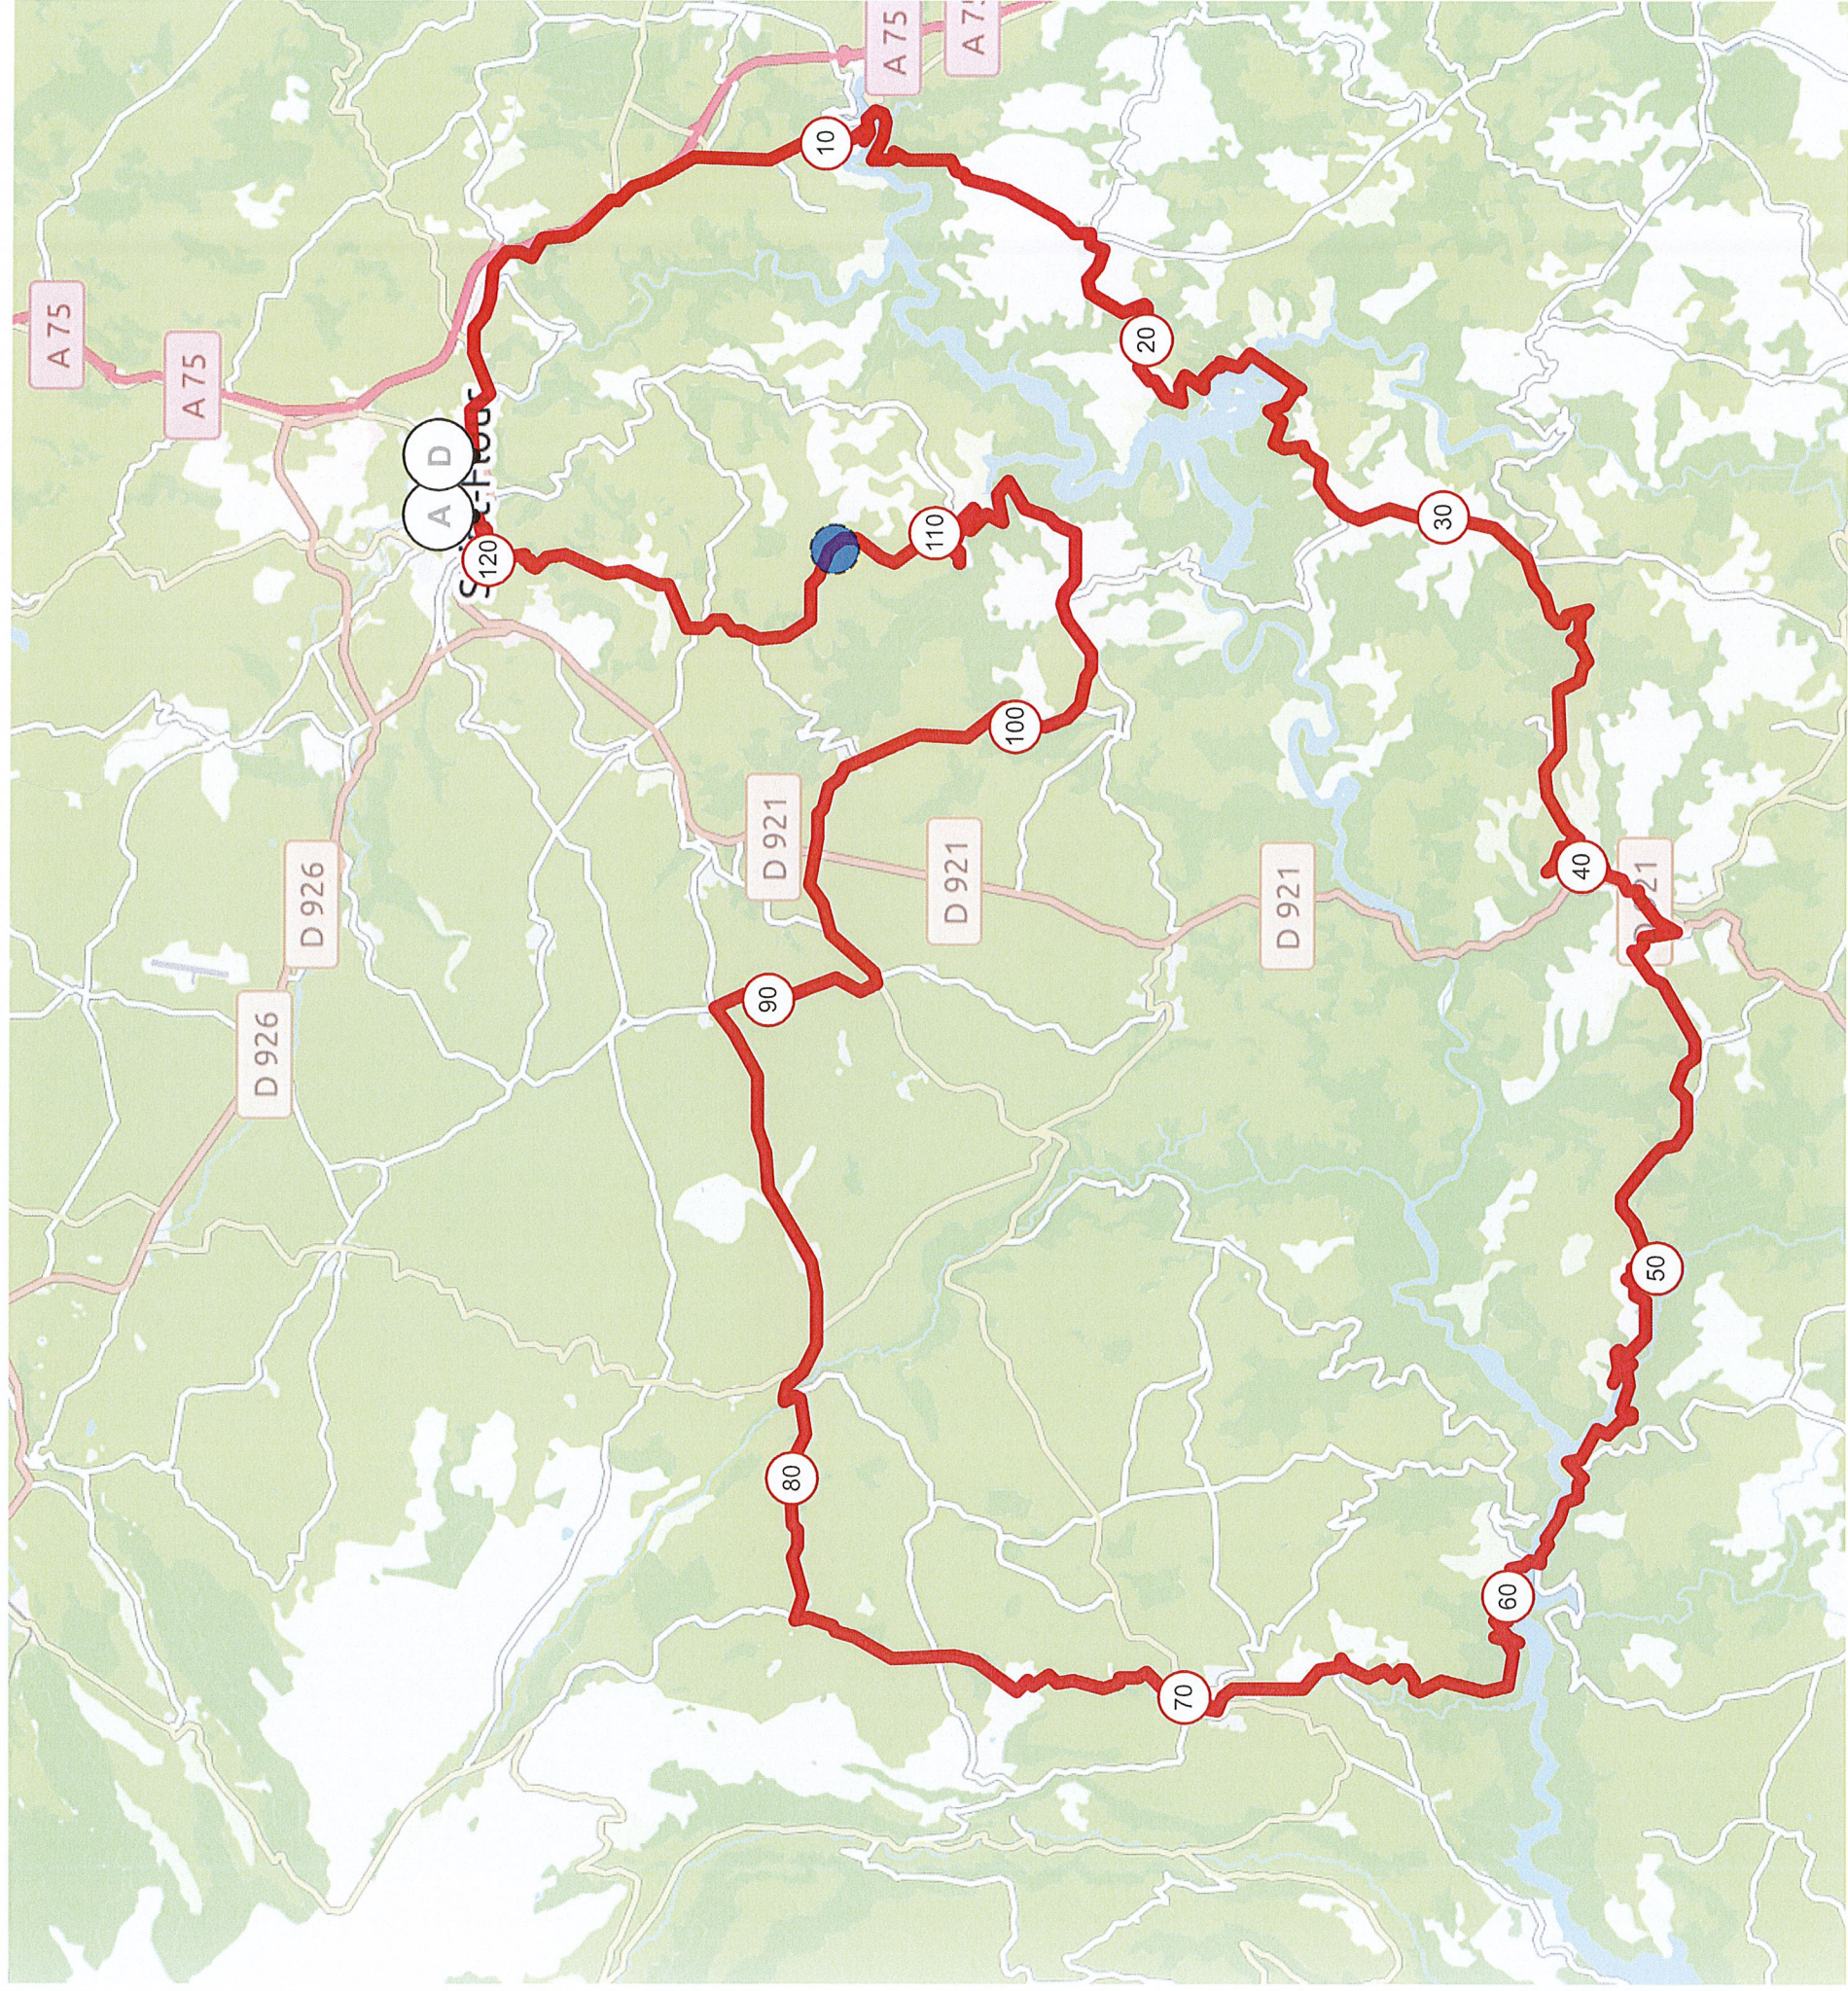

12615809 | Cyclisme - Route | Gorges de la Truyère

2021

Saint-Flour -> Saint-Flour

121.398 km 2095 m 1989 m 652 m 1150 m

<5% <7% <10% >15%

652m 1150m 2095m 1989m

Leaflet | Maps © Thunderforest thunderforest.com - Data © OpenStreetMap contributors, Powered by GraphHopper

© 2021 Openrunner