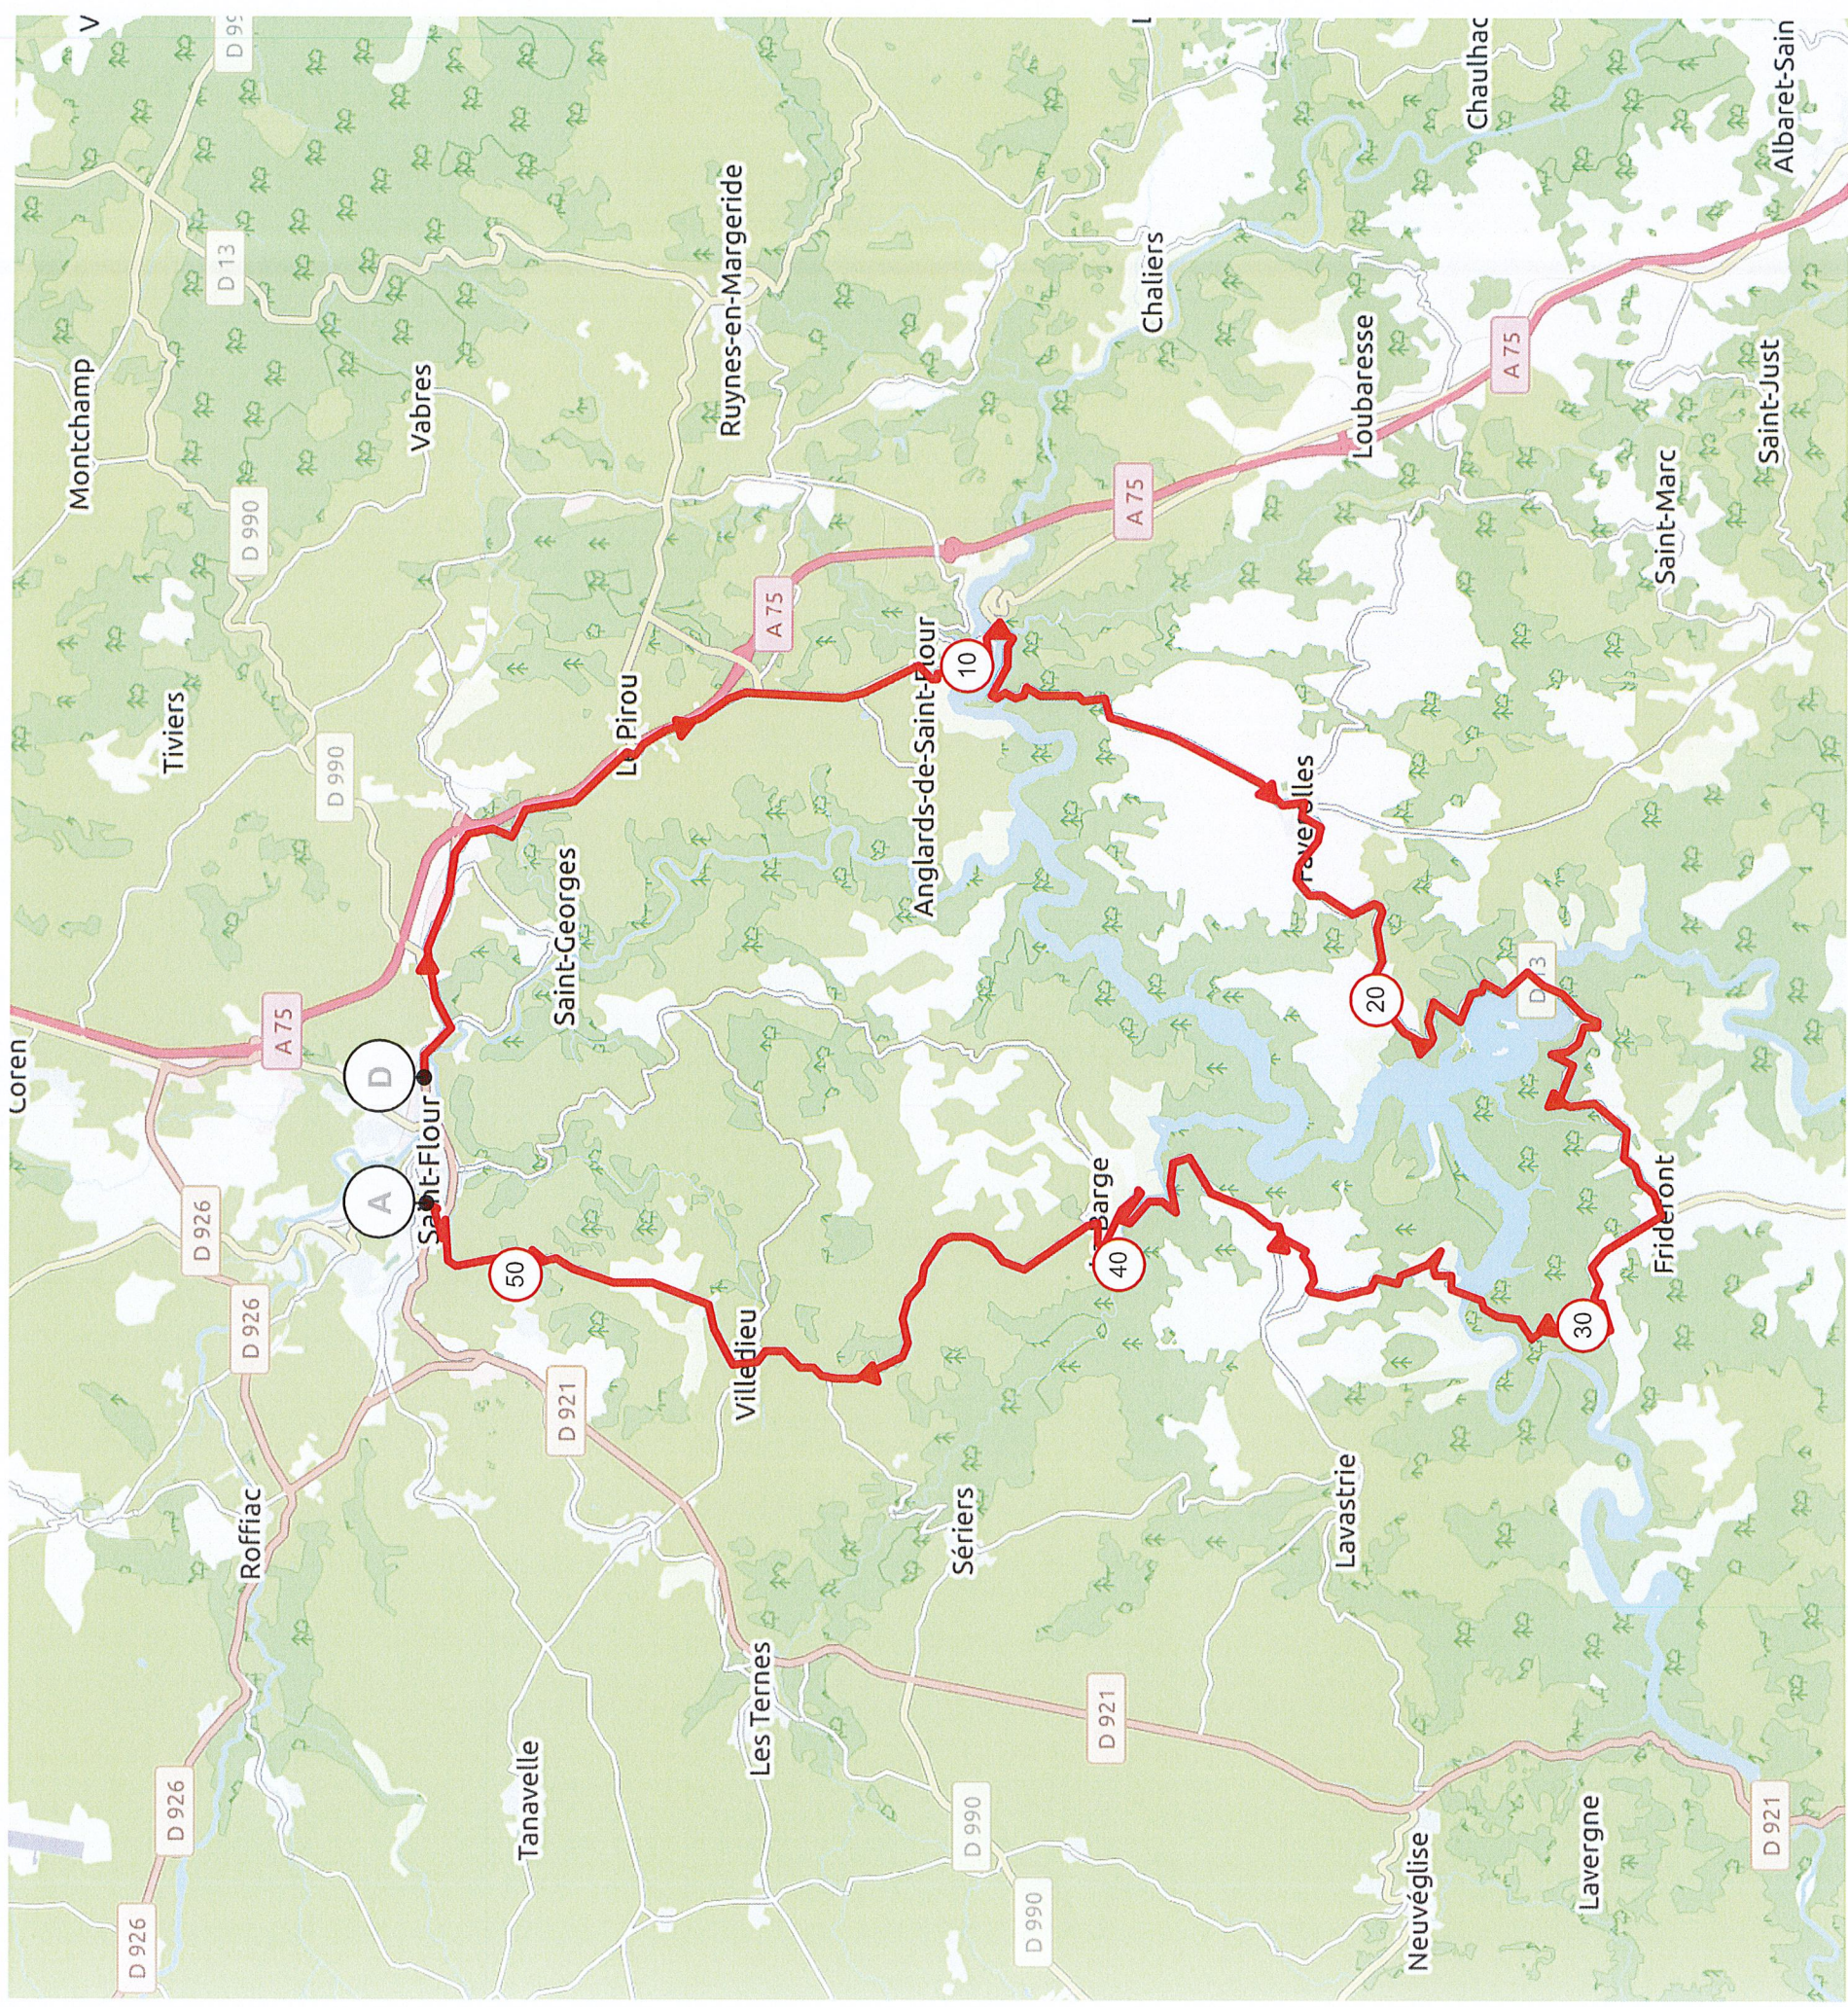

12433799 | Cyclisme - Route | Cirque de Malle

53km

Saint-Flour -> Saint-Flour

↔ 52.31 km ↗ 1111 m ↘ 1002 m ▲ 733 m
971 m

<5% <7% <10% <15% >15%

733m 971m 1111m 1002m

Leaflet | Maps © Thunderforest thunderforest.com - Data © OpenStreetMap contributors